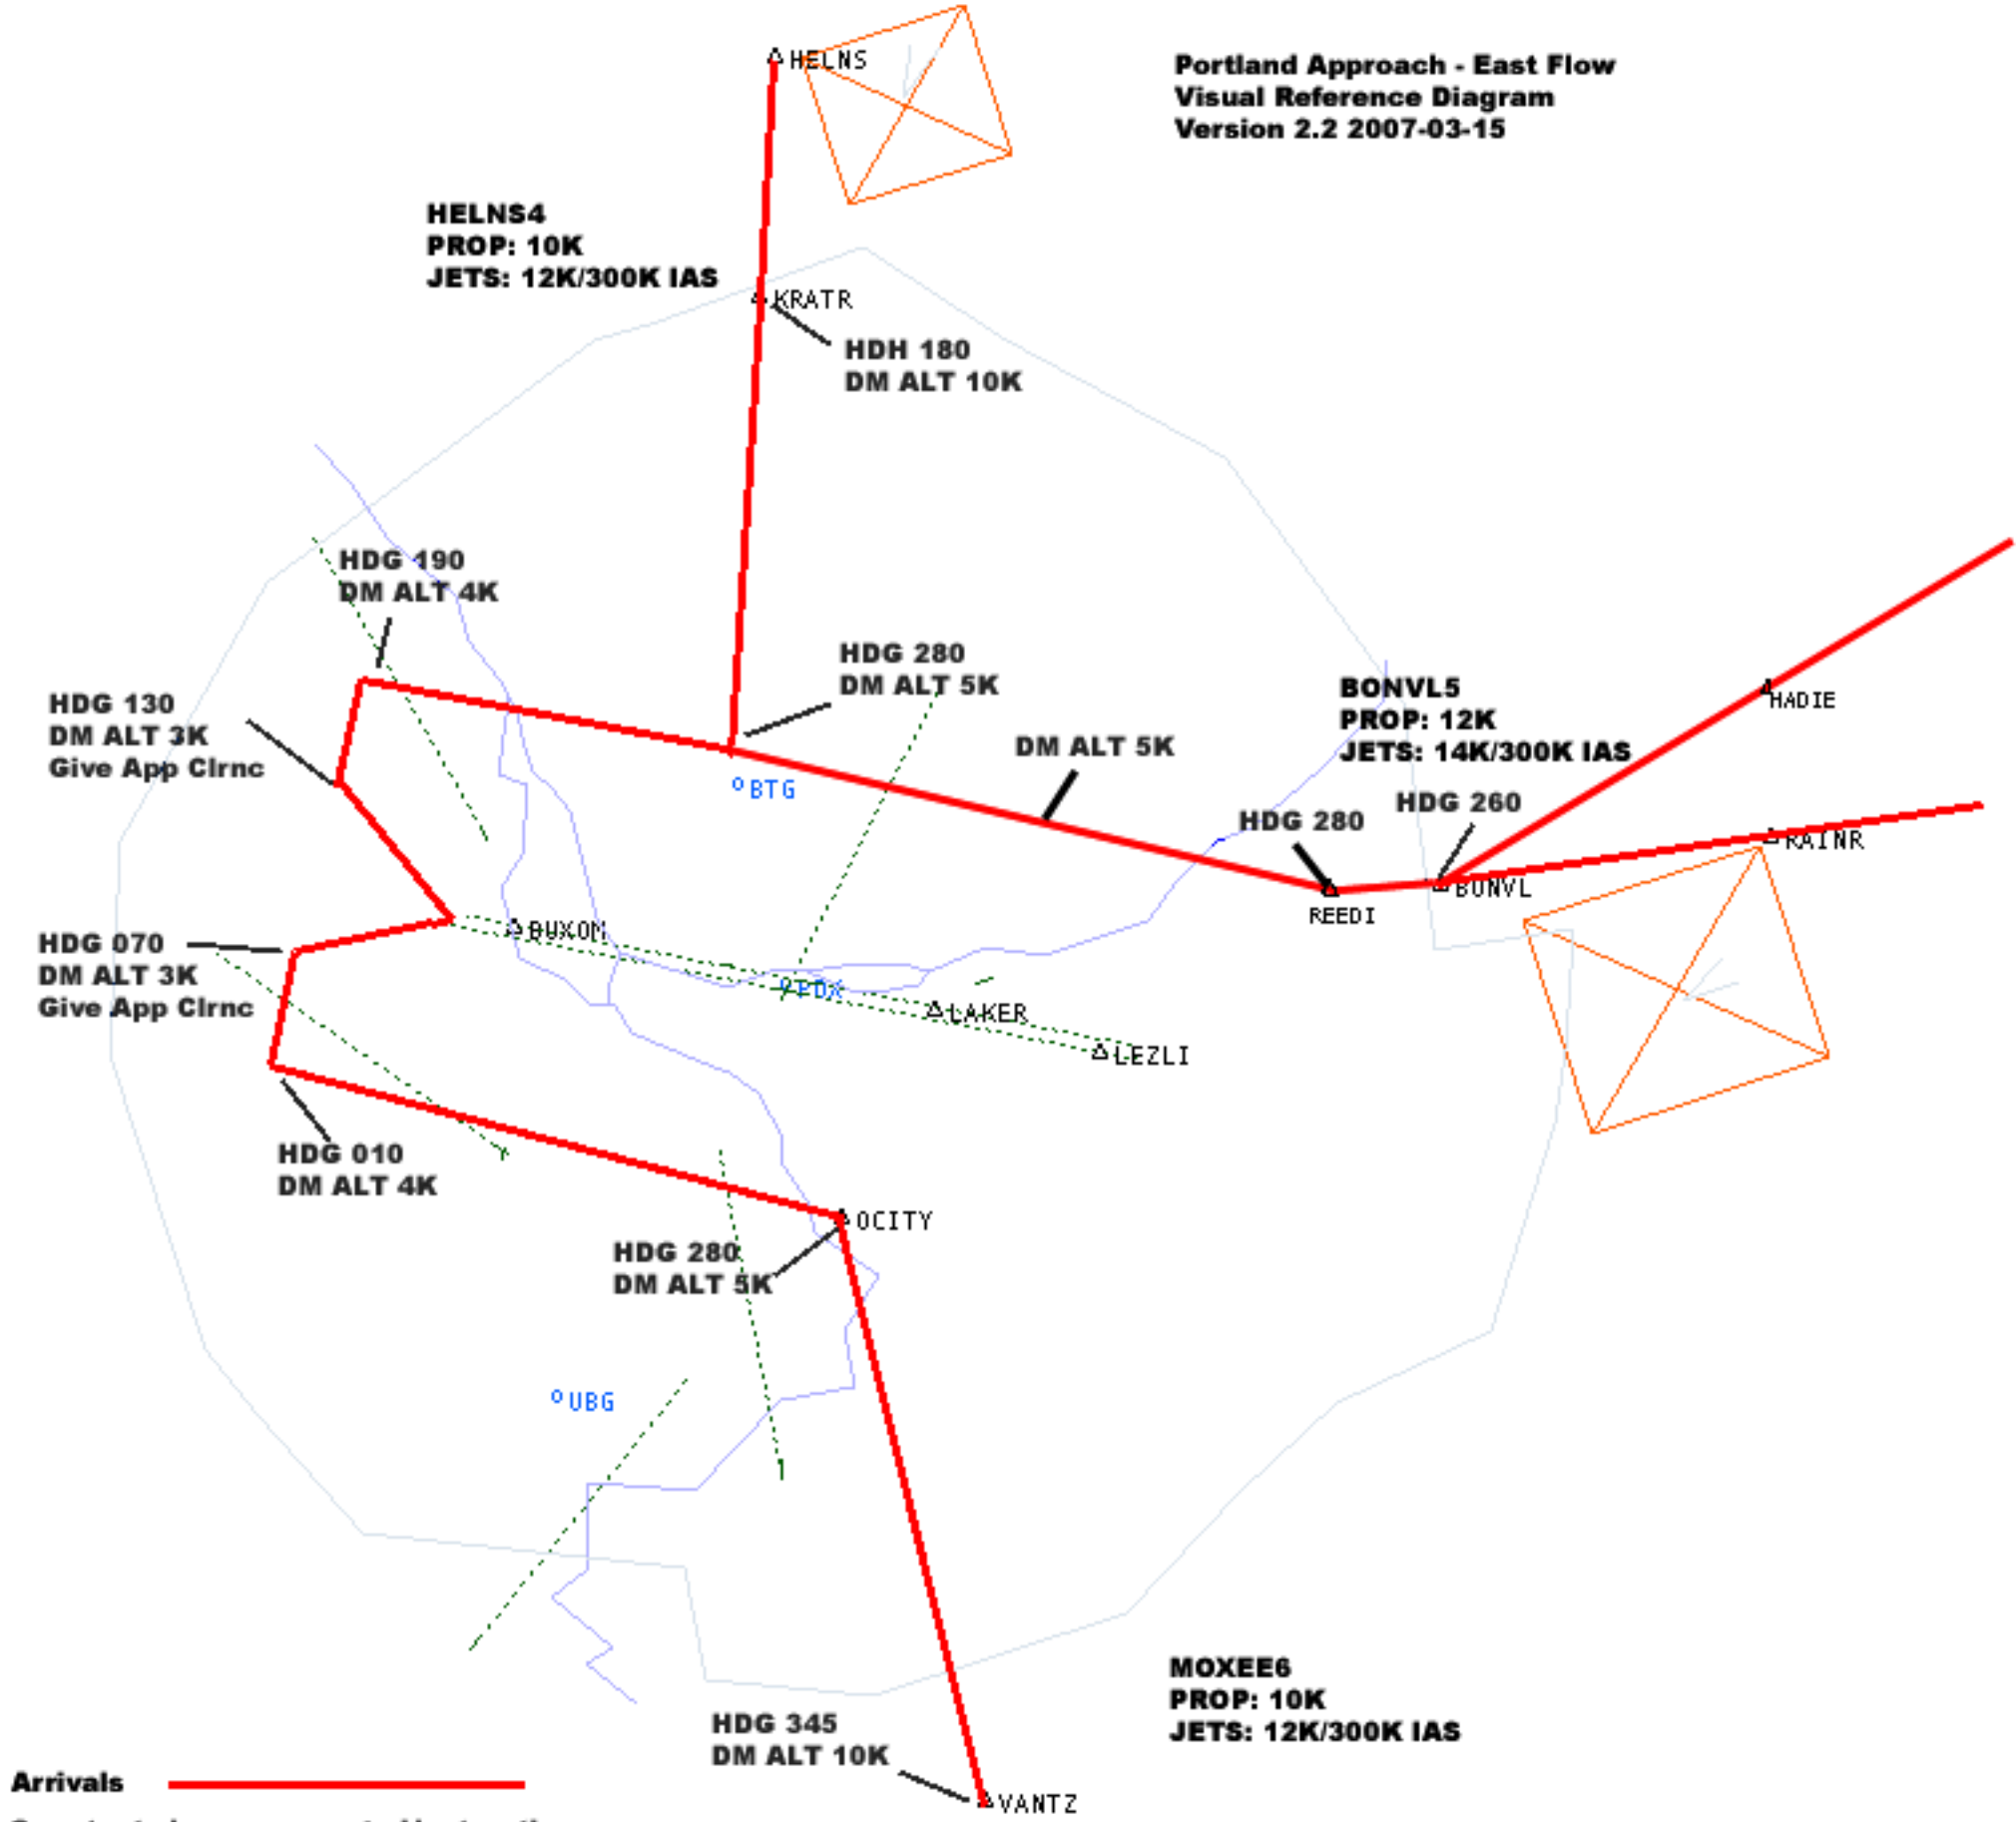

**Portland Approach - East Flow
Visual Reference Diagram
Version 2.2 2007-03-15**

Arrivals 
Grey text shows *suggested instructions*