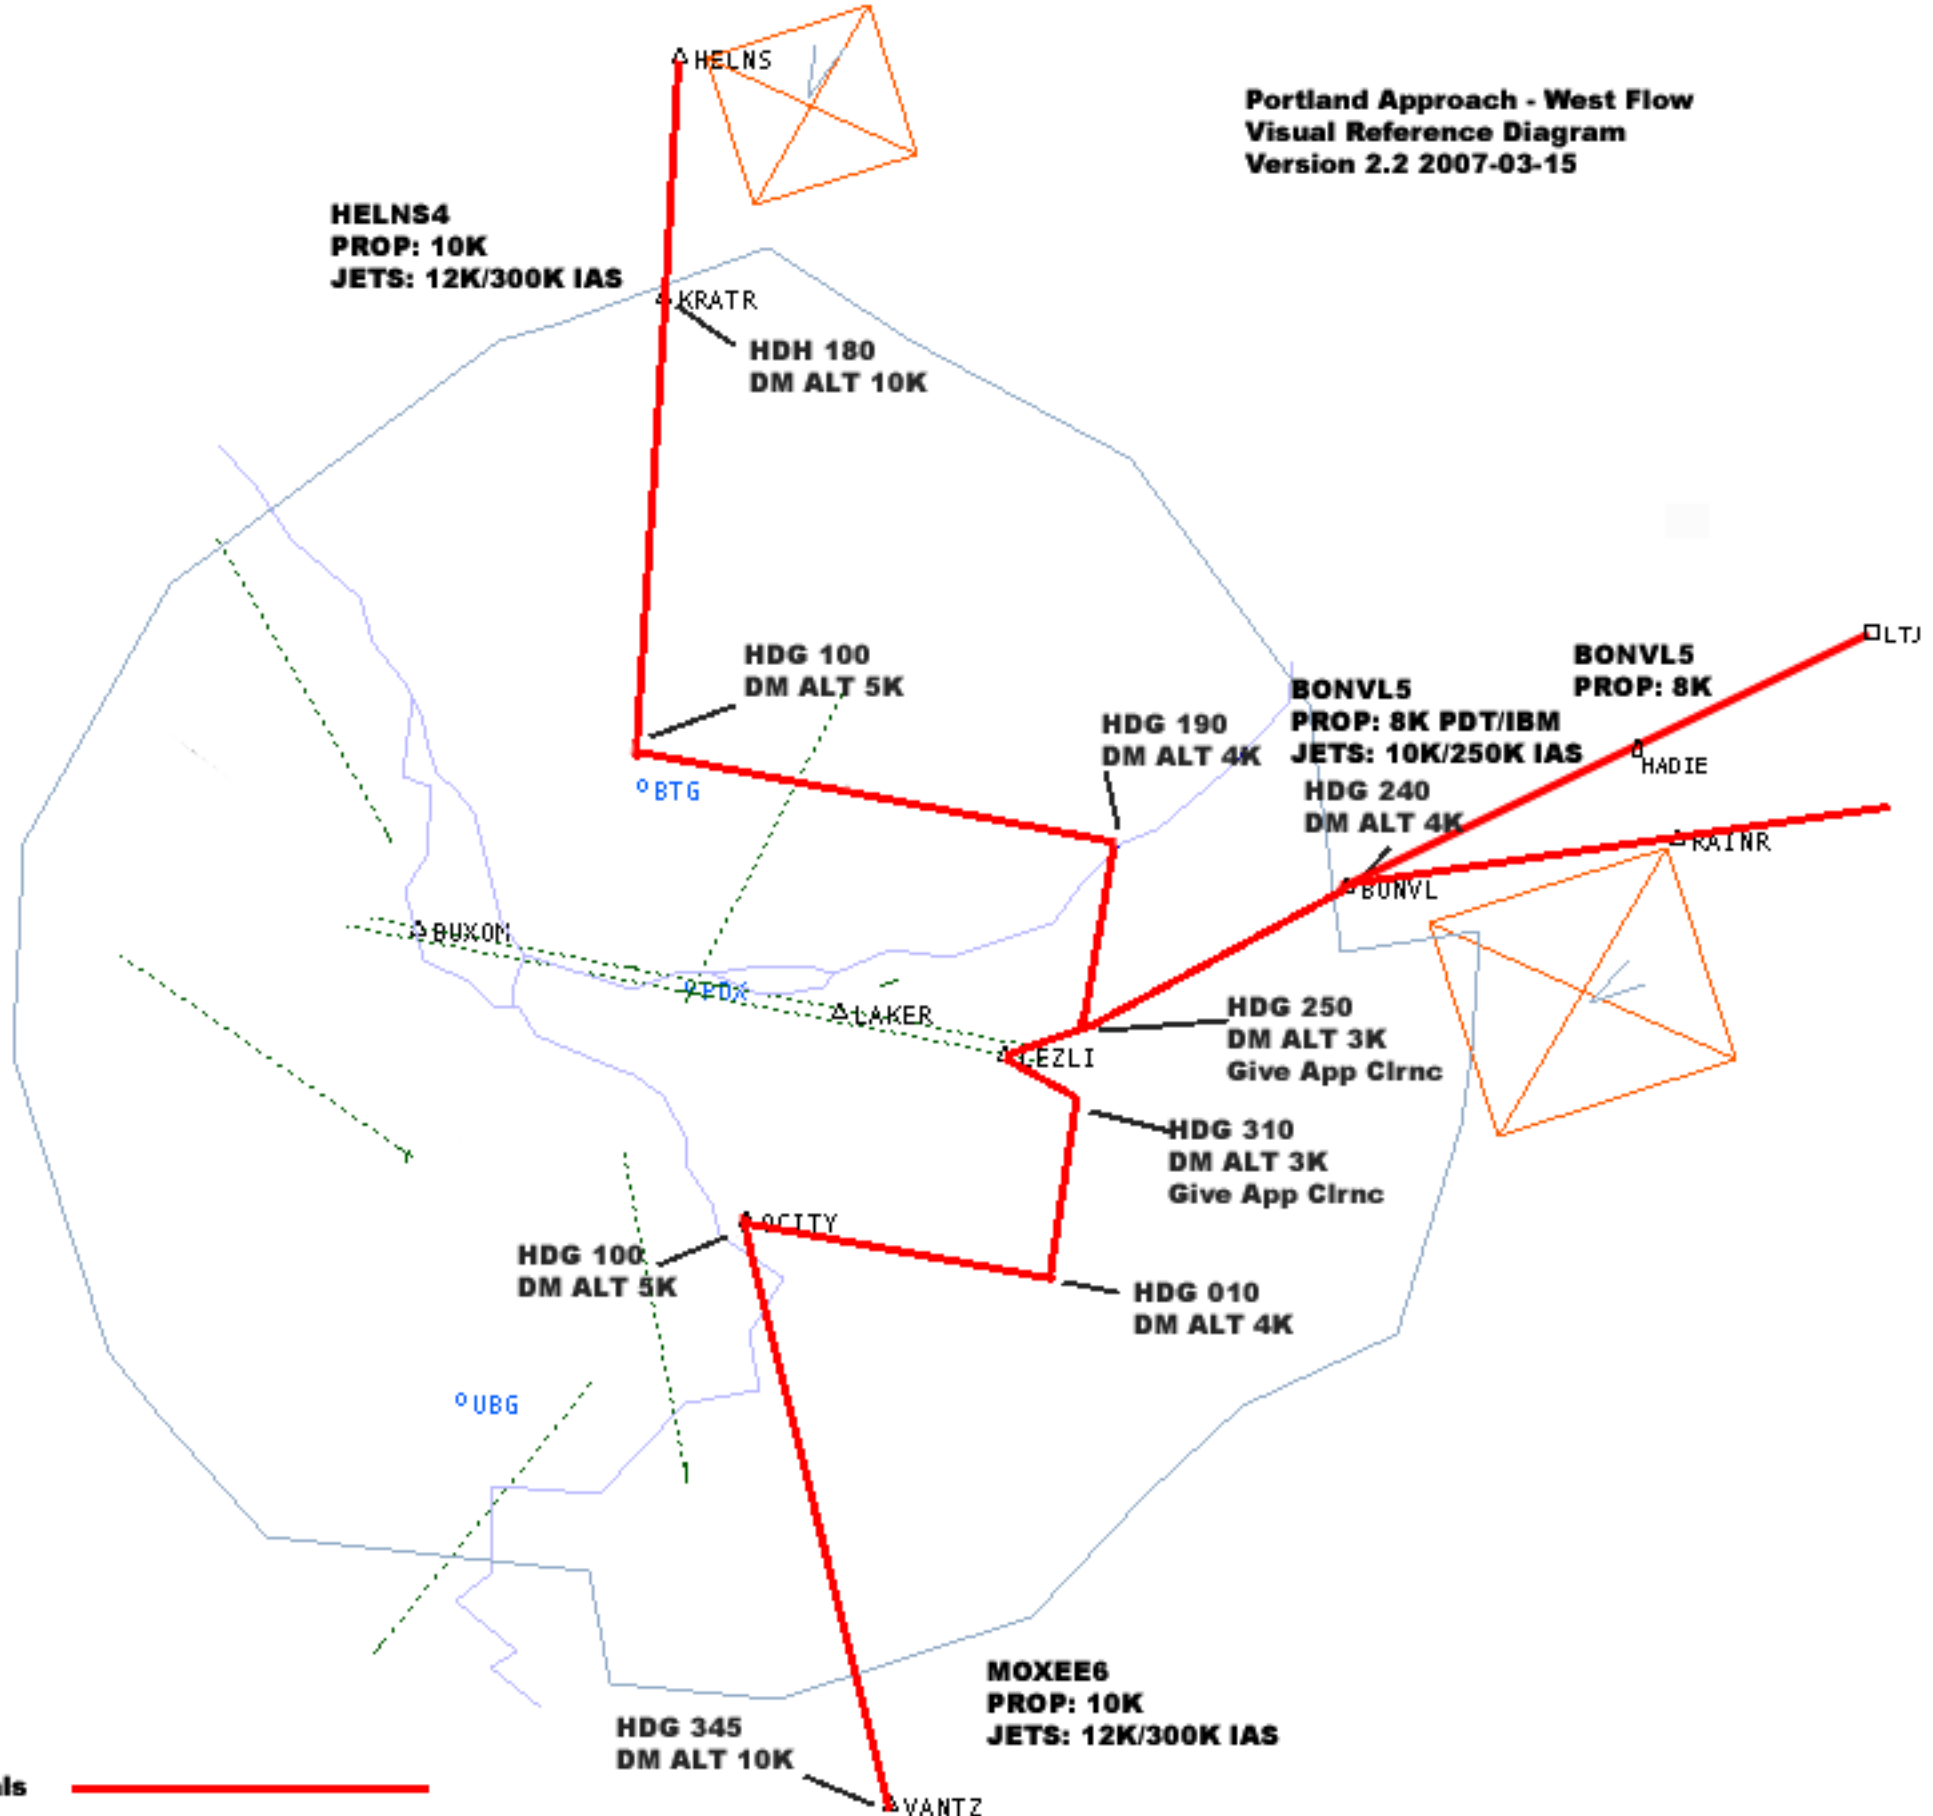

**Portland Approach - West Flow
Visual Reference Diagram
Version 2.2 2007-03-15**

Arrivals 
Grey text shows *suggested* instructions