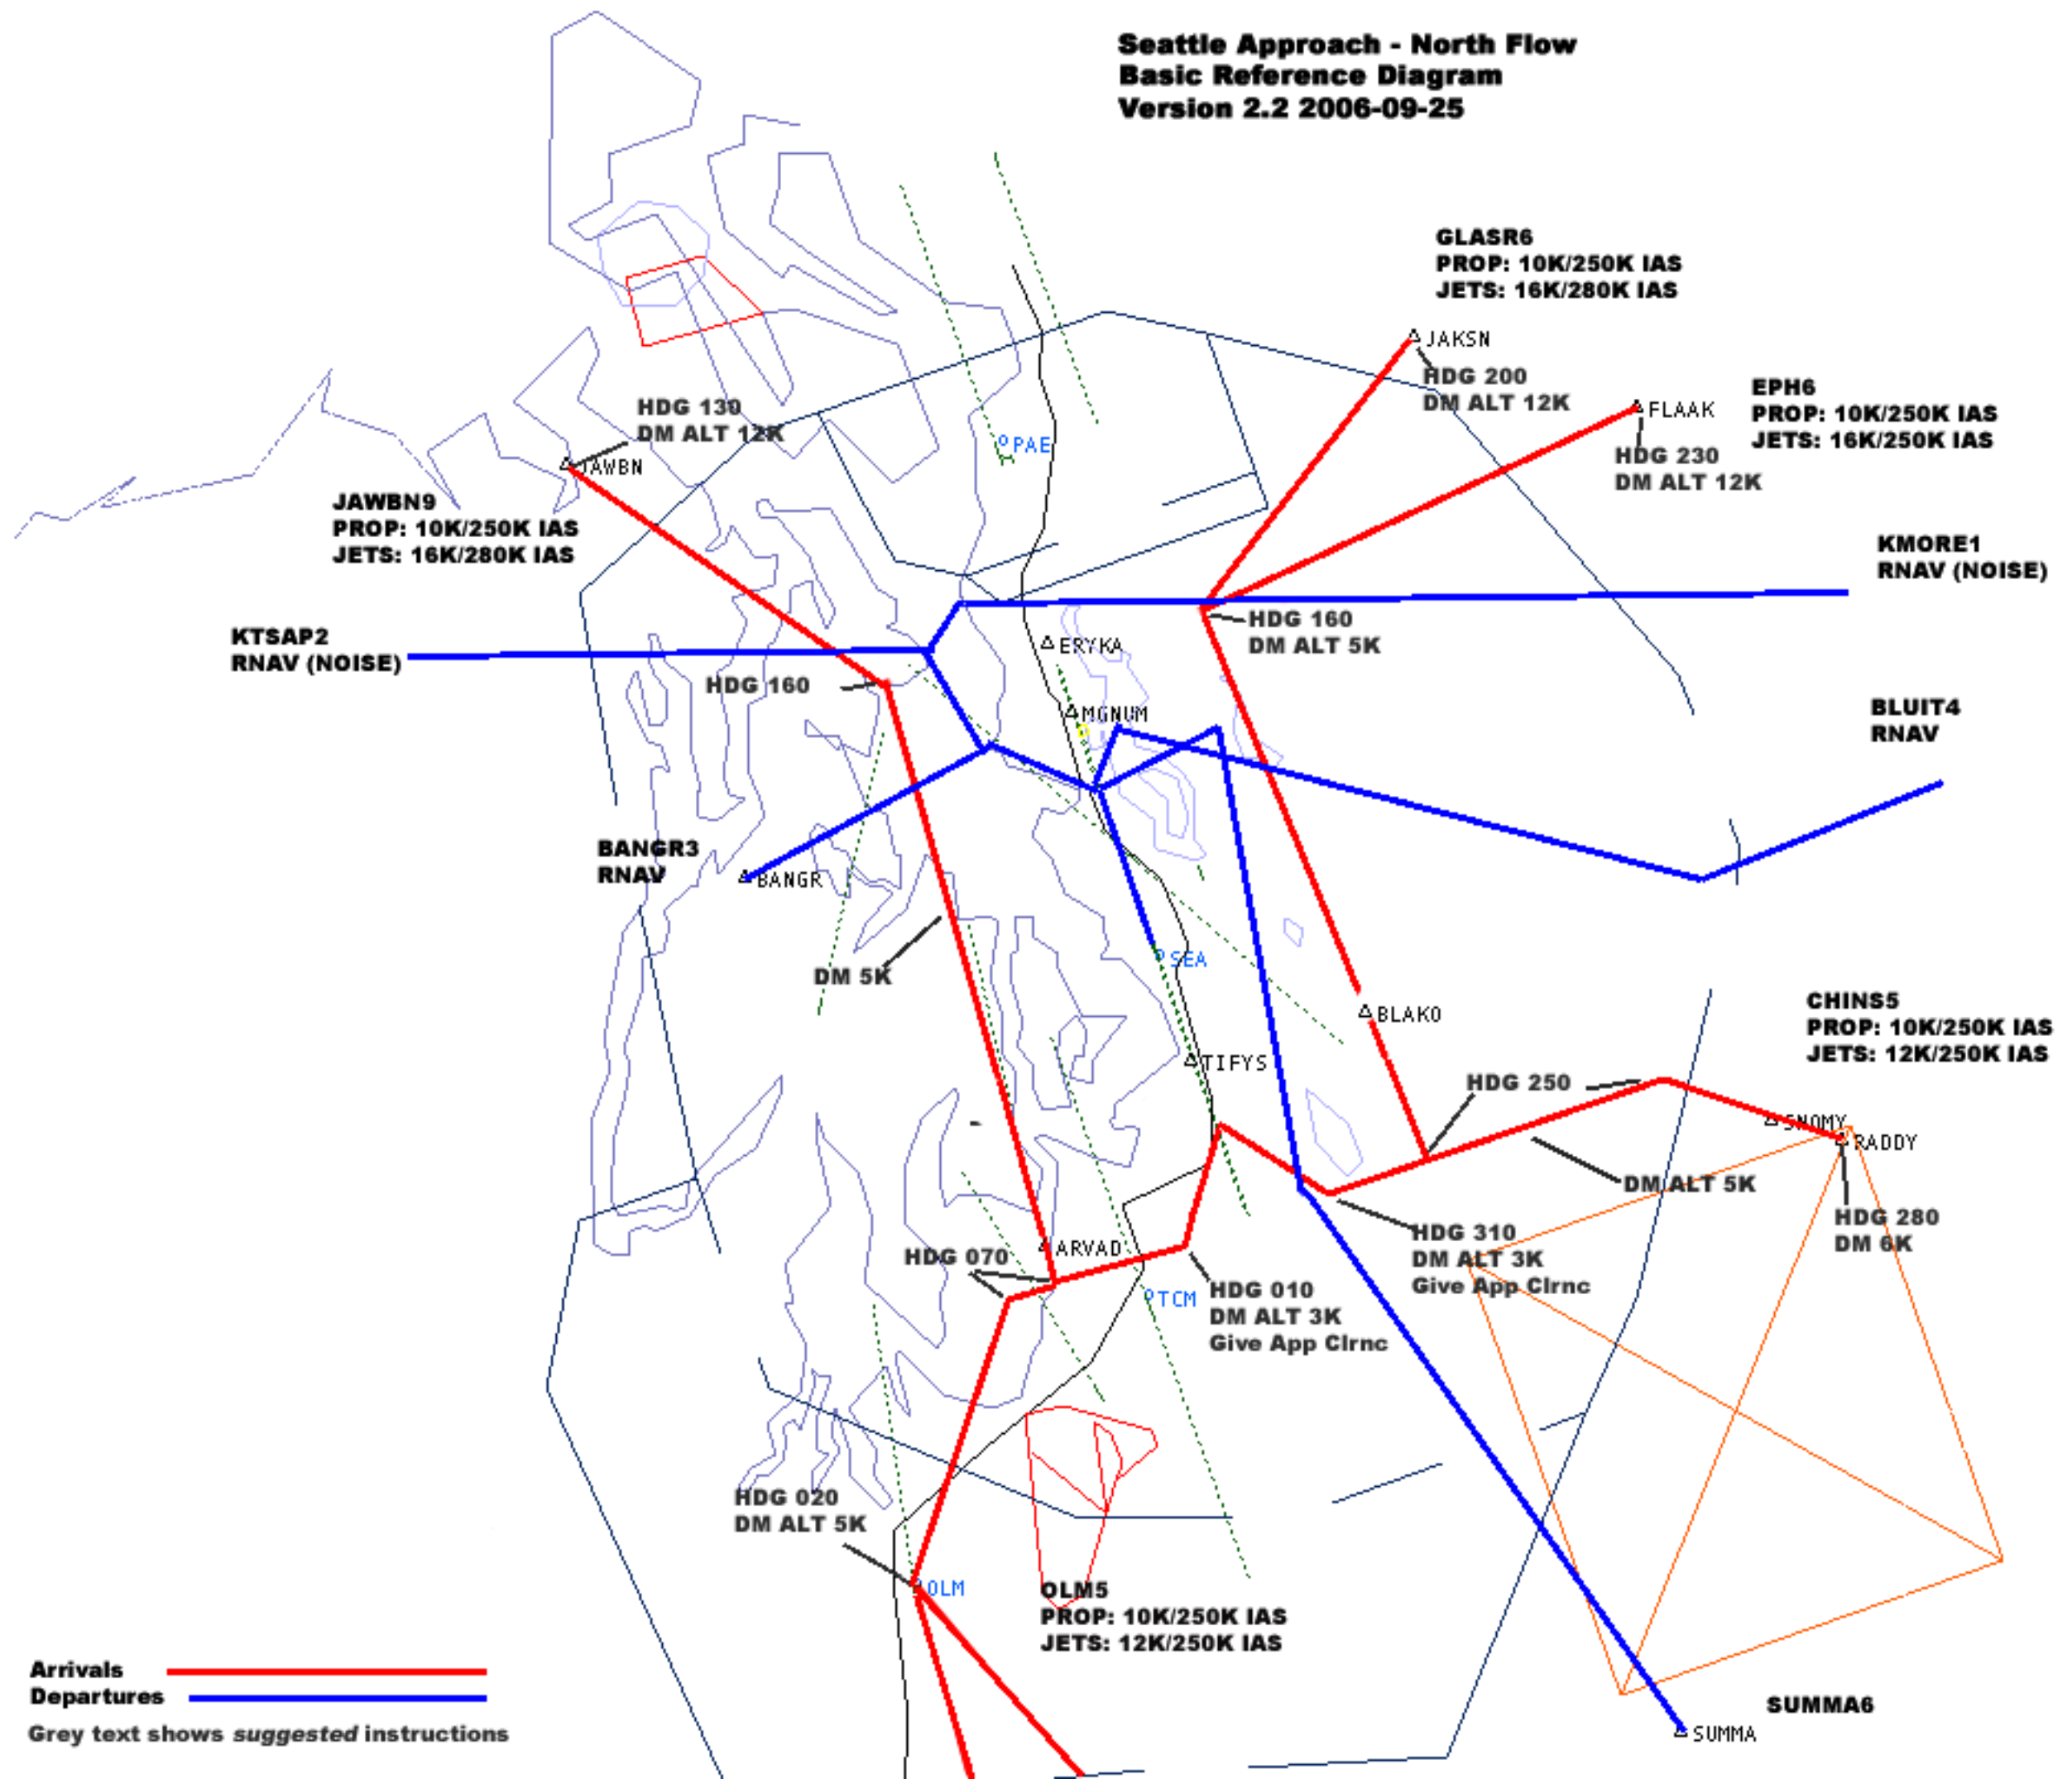

**Seattle Approach - North Flow
Basic Reference Diagram
Version 2.2 2006-09-25**

Arrivals —
Departures —
 Grey text shows *suggested instructions*