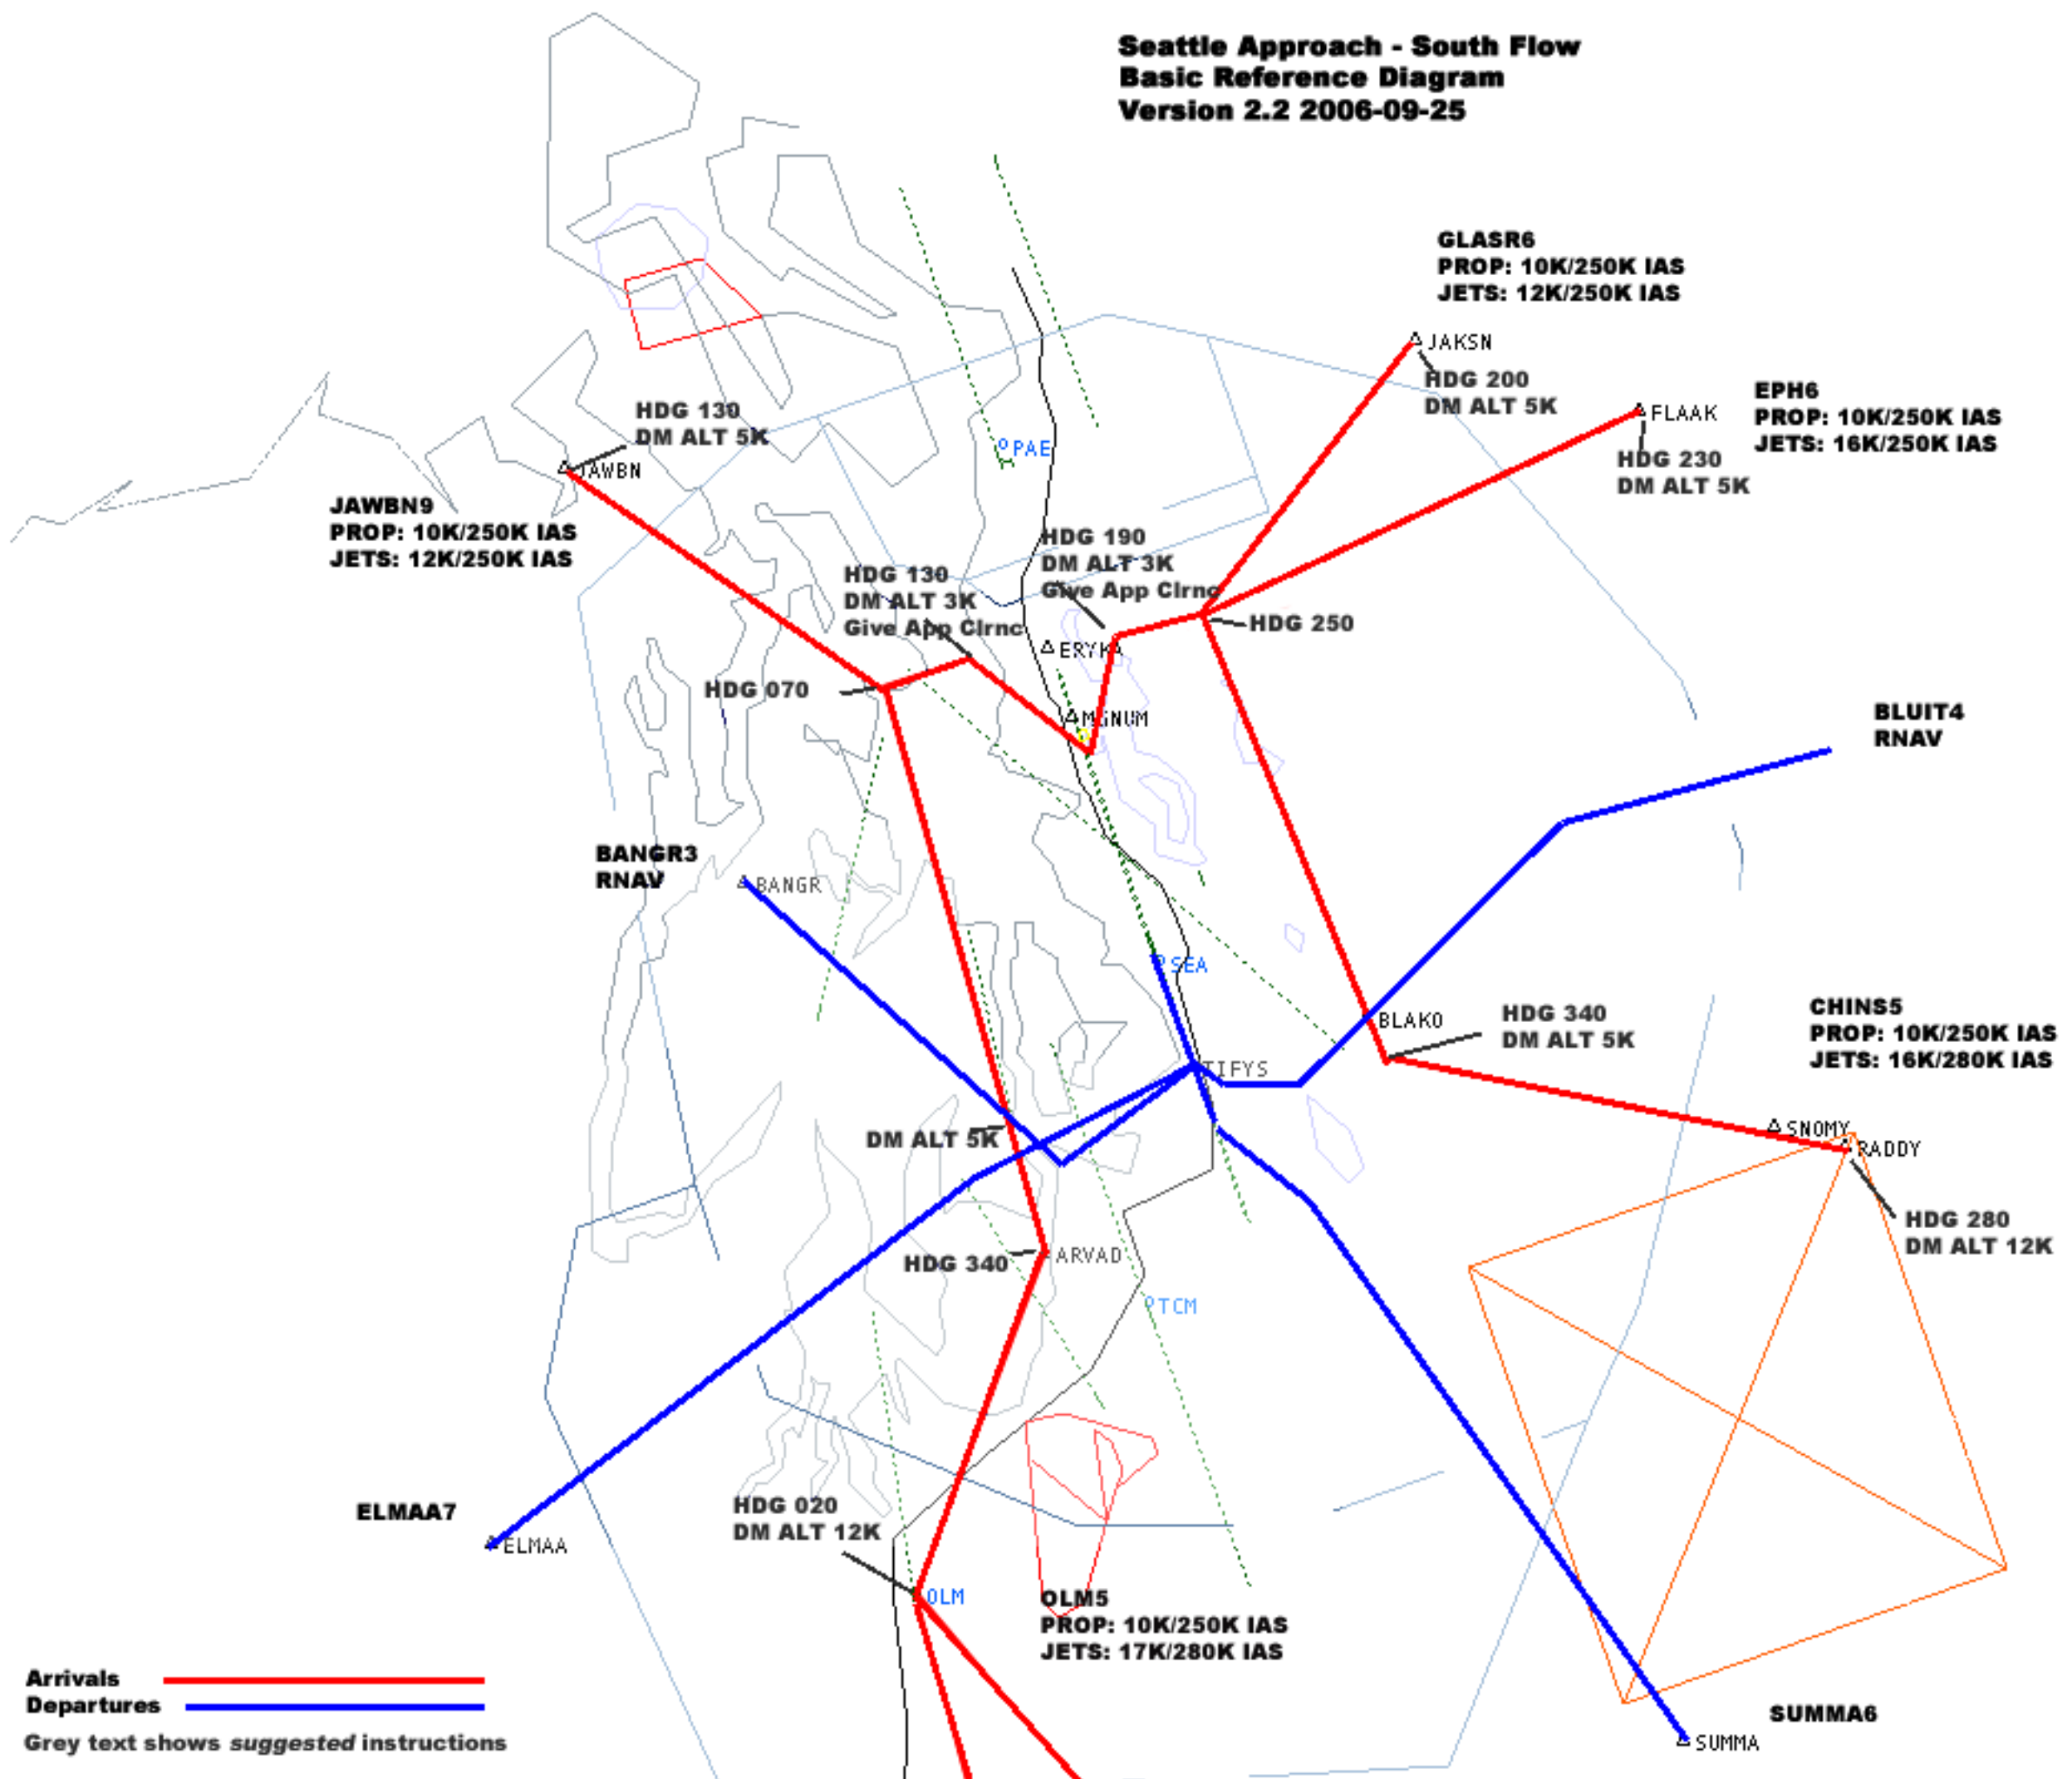

**Seattle Approach - South Flow
Basic Reference Diagram
Version 2.2 2006-09-25**

Arrivals —
Departures —
 Grey text shows *suggested instructions*